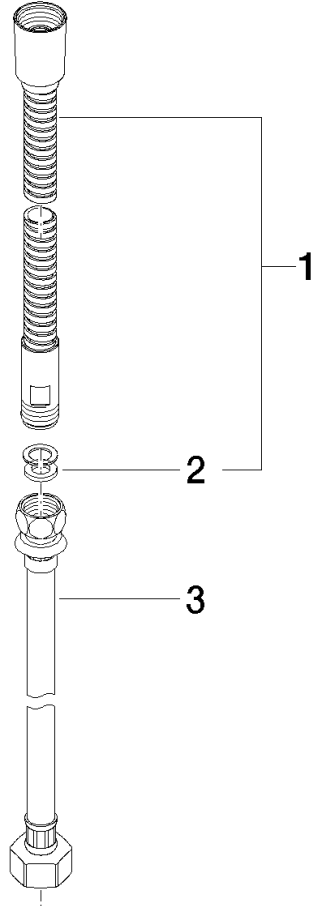

Metal shower hose in two parts 1/2" x 3/8" x 2250 mm - Chrome

IMO

28 323 970

Fits: IMO, LULU, MADISON, MEM, TARA,
CL.1, LISSÉ, VAIA, META, CYO

| | | |
|---|-------------------------------|---------------|
|  | Chrome | 28 323 970-00 |
|  | Brushed Platinum | 28 323 970-06 |
|  | Platinum | 28 323 970-08 |
|  | Durabross (23kt Gold) | 28 323 970-09 |
|  | Dark Chrome | 28 323 970-19 |
|  | Light Gold | 28 323 970-26 |
|  | Brushed Light Gold | 28 323 970-27 |
|  | Brushed Durabross (23kt Gold) | 28 323 970-28 |
|  | Matte Black | 28 323 970-33 |
|  | Brushed Bronze | 28 323 970-42 |
|  | Brushed Champagne (22kt Gold) | 28 323 970-46 |
|  | Champagne (22kt Gold) | 28 323 970-47 |
|  | Brushed Chrome | 28 323 970-93 |
|  | Brushed Dark Platinum | 28 323 970-99 |

Metal shower hose in two parts 1/2" x 3/8" x 2250 mm - Chrome

IMO

28 323 970

Metal shower hose in two parts 1/2" x 3/8" x 2250 mm - Chrome

IMO

28 323 970

28 323 970

Parts for other finishes can be found here: Brushed Platinum

Spare parts list

| No. | Item Number | Name | Quantity used | Delivery time |
|-----|--------------------|--|---------------|---------------|
| 1 | 28 322 970-00 | Metal shower hose 1/2" x 3/8" x 1750 mm - Chrome | 1 | 2 |
| 2 | 90 14 20 026 00 90 | seal | 1 | 2 |
| 3 | 12 505 970 90 | High pressure hose 1/2" x 3/8" x 500 mm - | 1 | 2 |